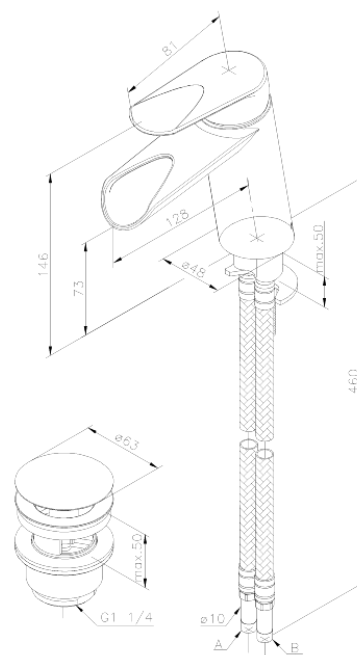

FM Mattsson Mora Group Denmark
Abildager 26 A, 2605 Brøndby, Denmark
Østbirkvej 2, 5240 Odense NØ, Denmark

+45 63 10 22 10 danmark@fmm-mora.com

For more information please visit www.damixa.com

damixa